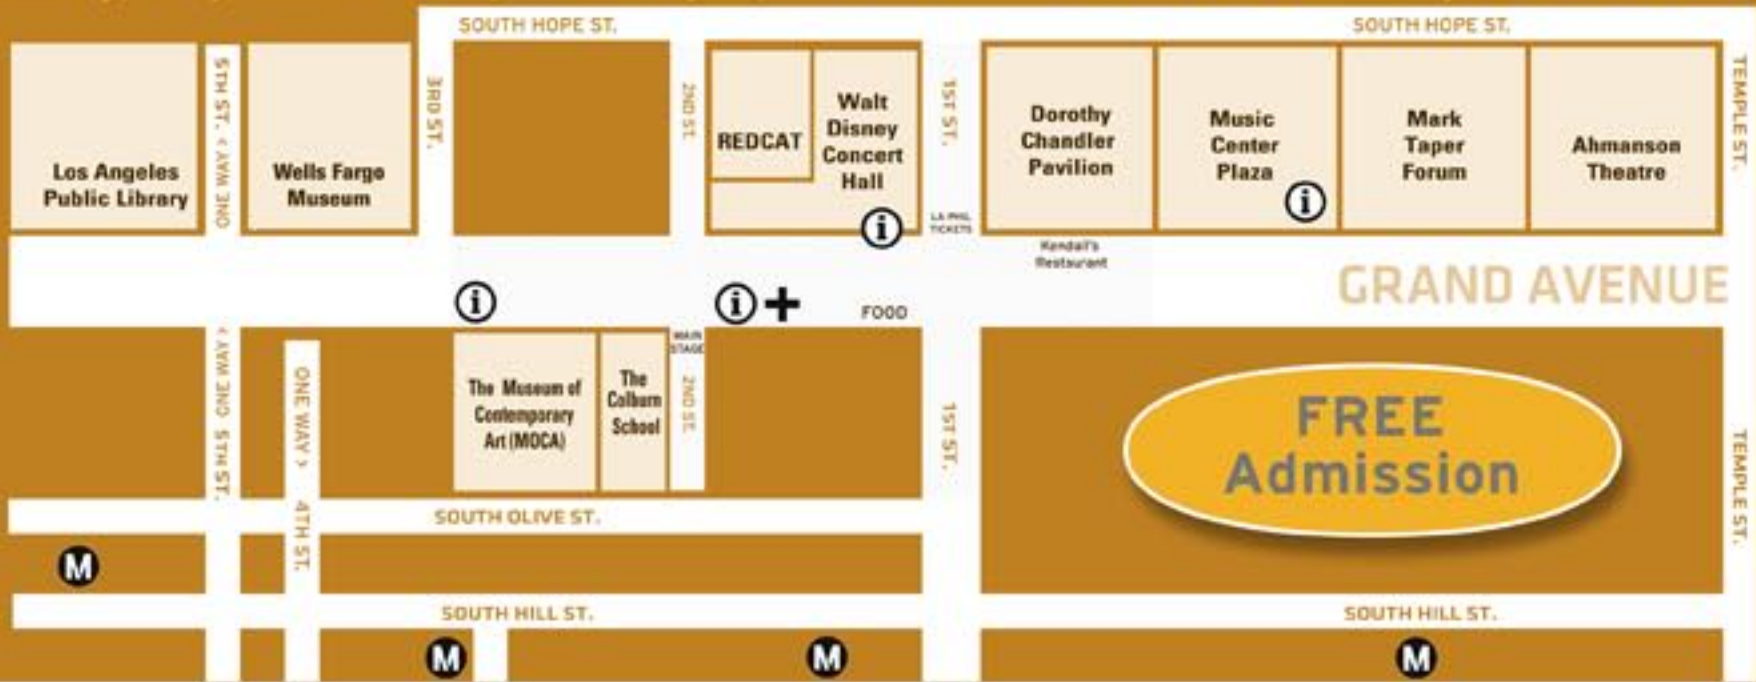

Discover Downtown Los Angeles for the best in arts & culture

Sunday, September 28, 11am-5pm, Grand Avenue between Temple & 5th Streets

Grand AVENUE FESTIVAL

11am

Opening Ceremony & Sister Cities Student Welcome
w/ The Honorable Gloria Molina, Wendy Greuel, Jan Perry, and Tom LaBonge
STREET STAGE

Natural History Museum
Institute Family Activities
BOOTH ON GRAND AVE

Noon

Museum of Contemporary Art
Martin Kippenberger: The Problem Perspective
free exhibition highlight tours
MOCA GRAND AVENUE

Music Center Active Arts
Drum Downtown
ON GRAND AVENUE NEAR
KENDALL'S RESTAURANT

LA Phil Presents at Walt Disney Concert Hall
daKAH Hip Hop Orchestra featuring
Sonus Quartet
AUDITORIUM (2:15) **Tickets Required**

Museum of Contemporary Art
Martin Kippenberger: The Problem Perspective
free exhibition highlight tours
MOCA GRAND AVENUE

Music Center Active Arts
Drum Downtown
ON GRAND AVENUE NEAR
KENDALL'S RESTAURANT

Wells Fargo Museum
Museum Guided Tours
MUSEUM

2:30pm

Center Theatre Group
Things That Go Boom: Live Stage Explosion
NEW MARK TAPER FORUM